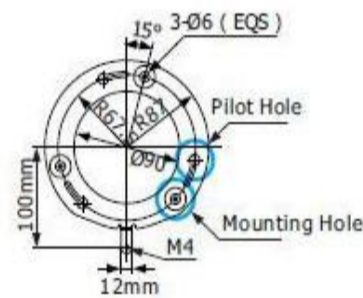

Mounting Plate

Features

- ※ Aluminum PTZ case with high strength, full weather proof;
- ※ IP index up to IP67;
- ※ Optional damping system, for tough applications;
- ※ Powerful aux white light system, range up to 120 meters;
- ※ Hidden seamless window wiper with adjustable speed, build-in defogger;
- ※ New design of driver system, PTZ positioning protection up to +/-0.05°;
- ※ Soft camera address;
- ※ Baud rate, protocol self-adaptive;
- ※ Digital image stabilization(DIS);
- ※ Image flip for stand/ceiling mount;
- ※ Video freeze;
- ※ Ex-VIEW HAD CCD, 550TVL, 28X/36X;
- ※ Wide Dynamic Range(WDR);
- ※ Day/night(ICR);
- ※ 10.8~28V voltage input;
- ※ Auto power-off with low power supply.

Specification

Model No.	PAC-S3601P(N)-WL	PAC-S2801P(N)-WL
Camera		
Image Sensor	1/4" SONY EX-View HAD CCD	
Resolution	PAL: 752(H) x 582(V); NTSC: 768(H) x 494(V)	
Resolution	550TVL