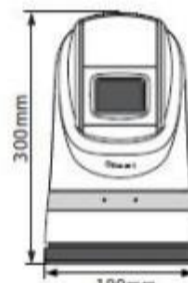

Portable All-Condition Rugged PTZ Camera

(White Light Version)

Dimensions

Fixed Mount

Standard

Optional: with Damper

Mounting Plate

Features

Specification

Model No.	PAC-S3601P(N)-WL	PAC-S2801P(N)-WL
Camera		
Image Sensor	1/4" SONY EX-View HAD CCD	
Resolution	PAL: 752(H) x 582(V); NTSC: 768(H) x 494(V)	
Resolution	550TVL	

Optical Zoom	36X	28X
Digital Zoom	12X	
Min Illumination	0.01lux(Lights off) / 0Lux(Lights On)	0.0015lux(Lights off) / 0Lux(Lights On)
White Balance	Auto	
Focus	Auto/Manual	
Exposure	Auto/Manual	
S/N Ratio	Not less than 50DB	
BLC	ON/OFF	
WDR(150X)	Yes	No
Digital Image Stabilization	On/Off	
Digital Noise Reduction	1~5 Steps	
Day/Night	Yes	
Lens	f=3.4mm~122.4mm, F1.6 to F4.5	f=3.5mm~ 98mm, F1.35 to F3.7
View Angle	57.8° (wide) to 1.7° (tele)	55.8° (wide) to 2.1° (tele)
PTZ		
Pan Range	360° continuous	
Pan Speed	0.04 ° - 120° /s adjustable	
Tilt Range	-15°~90° with image flip	
Tilt Speed	0.3° ~90°/s adjustable	
Preset Speed	Pan: 120°/s; Tilt:90°/s	
Preset	256	
Preset Precision	±0.05°	
White Light		
Color Temperature	6500K	
Lamp Power	30W(Including Driver)	
Brightness	2100LM	
Rnage	120M	
Switch	Manual	
General		
Comm.Interface	RS-485	
Protocol	PELCO-P/PELCO-D	
Baud Rate	2400bps, 4800bps, 9600bps, 19200bps (self-adaptive)	
Address	0-255	
Voltage	DC 10.8~ 28V	
Power	20W(Defogger and IR Off) 40W(Defogger On and IR Off) 70W(Defogger and IR On)	
Working Temp.	-45°C~+65°C	
IP Index	IP67, TVS,Anti-Surge	
Dimensions	Standard:Φ190(mm)×300(mm) With Damper:Φ190(mm)×275(mm) w/o	
Weight	Standard:4.9kg Optional:5.65kg(with damper, optional)	