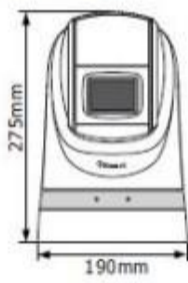

Portable All-Condition Rugged PTZ Camera

(White Light Version)

Dimensions

Fixed Mount

Standard

Optional: with Damper

Mounting Plate

Features

Specification

Model No.	PAC-S3601P(N)-WL	PAC-S2801P(N)-WL
Camera		
Image Sensor	1/4" SONY EX-View HAD CCD	
Resolution	PAL: 752(H) x 582(V); NTSC: 768(H) x 494(V)	
Resolution	550TVL	

Optical Zoom	36X	28X
Digital Zoom	12X	
Min Illumination	0.01lux(Lights off) / 0Lux(Lights On)	0.0015lux(Lights off) / 0Lux(Lights On)
White Balance	Auto	
Focus	Auto/Manual	
Exposure	Auto/Manual	
S/N Ratio	Not less than 50DB	
BLC	ON/OFF	
WDR(150X)	Yes	No
Digital Image Stabilization	On/Off	
Digital Noise Reduction	1~5 Steps	
Day/Night	Yes	
Lens	f=3.4mm~122.4mm, F1.6 to F4.5	f=3.5mm~ 98mm, F1.35 to F3.7
View Angle	57.8° (wide) to 1.7° (tele)	55.8° (wide) to 2.1° (tele)
PTZ		
Pan Range	360° continuous	
Pan Speed	0.04 ° - 120° /s adjustable	
Tilt Range	-15°~90° with image flip	
Tilt Speed	0.3° ~90°/s adjustable	
Preset Speed	Pan: 120°/s; Tilt:90°/s	
Preset	256	
Preset Precision	±0.05°	
White Light		
Color Temperature	6500K	
Lamp Power	30W(Including Driver)	
Brightness	2100LM	
Rnage	120M	
Switch	Manual	
General		
Comm.Interface	RS-485	
Protocol	PELCO-P/PELCO-D	
Baud Rate	2400bps, 4800bps, 9600bps, 19200bps (self-adaptive)	
Address	0-255	
Voltage	DC 10.8~ 28V	
Power	20W(Defogger and IR Off) 40W(Defogger On and IR Off) 70W(Defogger and IR On)	
Working Temp.	-45°C~+65°C	
IP Index	IP67, TVS,Anti-Surge	
Dimensions	Standard:Φ190(mm)×300(mm) With Damper:Φ190(mm)×275(mm) w/o	
Weight	Standard:4.9kg Optional:5.65kg(with damper, optional)	