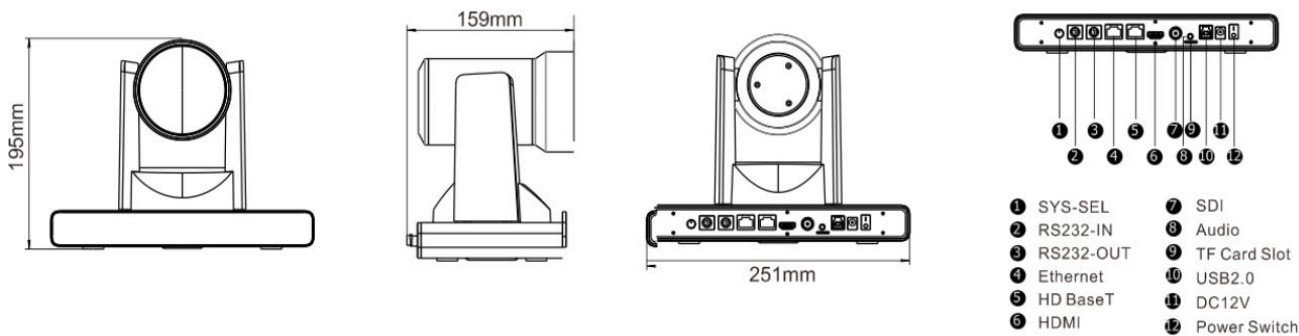

## Dimensions

## Technical Specification

<b>Model No.</b>	<b>AMC-NH1202</b>
<b>Camera</b>	
Image Sensor	1/1.8" CMOS 8.41MP
Lens	f=4.2mm-50.4mm, F1.8-F2.8
Optical Zoom	12X
Digital Zoom	12X
Field of View	82.6° - 8°
Focus	Auto, Manual, PTZ Push, One Push
Shutter Speed	1/25 - 1/10,000s
AGC	Auto/Manual
White Balance	Auto, Indoor, Outdoor, One Push, Manual, Auto Track
AE Control	Auto, Manual, Shutter Priority, Iris Priority
S/N Ratio	Above 50dB
DNR	2D / 3D
BLC	Yes
WDR	Yes
<b>PTZ</b>	
Pan Rotation Angle	- 170° - +170°
Tilt Roation Angle	- 30° - + 90°
Pan Rotation Speed	0° - 120° /s
Tilt Rotation Speed	0.1° - 80° /s
Preset Number	255
OSD Menu	Yes
Image Flip	Yes
<b>Video Format</b>	
Video Output	4K@30fps, 4K@25fps, 1080P60,1080P50, 1080I60,1080I50. 1080P30,1080P25, 720P60,720P50
<b>Network</b>	
Max. Image Size	<a href="#">4K@30fps</a>
Video Compression	H.264/H.265
Audio Compression	AAC
Protocol	HTTP, RTSP, RTMP, RTP, TCP,UDP, ONVIF
Dual Stream	Support
<b>USB</b>	
Max. Image Size	3840*2160 @ 30fps
Video Compression	H.264,H.265, MJPEG
USB Audio	Support
UVC Protocol	UVC1.0 - UVC1.5
UVC PTZ	Support
<b>Interface</b>	
Video Output Interface	HDMI, SDI, HDBaseT(optional)
Audio Input Interface	Line in
Audio Output Interface	Line out
Ethernet Interface	10/100/1000M(NDI   HX), POE(optional)
USB Interface	USB3.0
Control Interface	RS-RS232IN, RS-232OUT, RS-485
TF Card	Max. 64G
<b>General</b>	
Power Supply	DC12V
Power Consumption	Below 20W
Working Temperature	-10°C - +40°C
Storage Temperature	-20°C - +60°C
Dimension(W x H x L)	251mm x 159mm x 195mm
Net Weight	1.5kg
Color	Grey