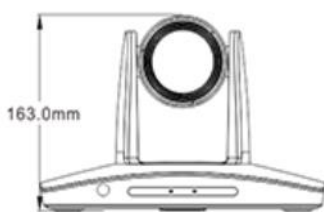

## Features

- ※ 1/2.8" EXMOR CMOS image sensor, up to 2.14MP
- ※ Support NDI | HX output
- ※ 20X optical zoom, 12x digital zoom, up to 59.5°FOV
- ※ H.265 video compression, dual stream
- ※ Come with IR remote controller
- ※ Control Interface: RS-232IN/IR, RS-232 OUT/RS485
- ※ Image flip function for stand and suspended installations
- ※ Standard VISCA & Pelco communication protocols

## Dimensional Drawing

- |            |                    |
|------------|--------------------|
| 1 USB      | 6 Audio            |
| 2 TF card  | 7 RS-232IN/IR      |
| 3 Ethernet | 8 RS-232OUT/RS-485 |
| 4 DVI-D    | 9 DC12V            |
| 5 HD-SDI   |                    |