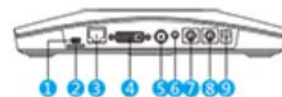

Dimensional Drawing