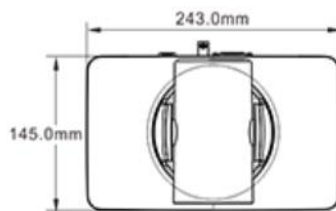

Dimensional Drawing