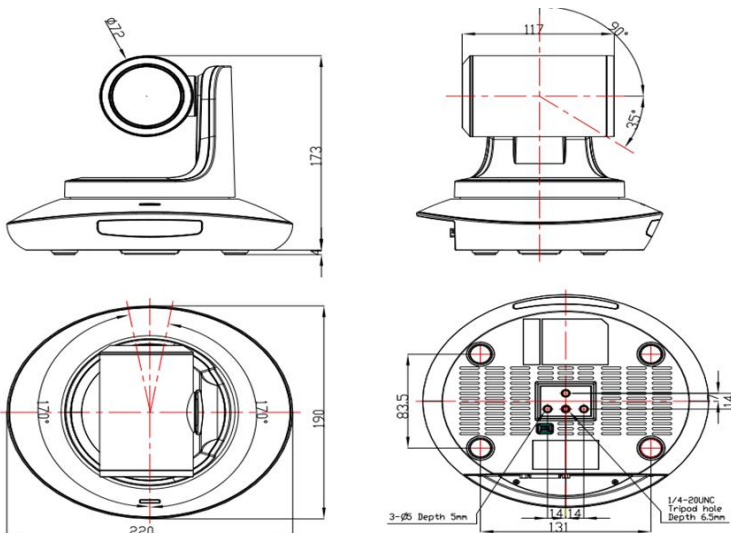

Input/Output Interface

Dimensional Drawing(mm)

Technical Specification

Model No.	UHV-400-H			
Sensor	1/2.5" 12Megapixel high quality CMOS Sensor			
	HDMI	IP	SDI	USB3.0
Video System	3840x2160p30/25 1080p60/50/30/25 720p60/50/30/25 108i60/50	Main Steam: 3840x2160p30 1920x1080p60 Sub Steam: 1280x720,704x576 640x480,352x288	1080p60/50/30/25 720p60/50/30/25 1080i60/50	1080p60/50/30/25 720p60/50/30/25 USB 3.0 & 2.0: 1027x576p30 960x540p30 640x360p30 352x288p30
Zoom	12x optical zoom + 2x digital zoom			
FOV	6.3°(near) - 72.5°(far)			
F.no.	Wide: 1.84 Tele: 2.81			
Min.Focus Distance	Wide: 0.3m Tele:1m			
Preset	10 via remote controller; 128 via serial port; preset precision: 0.1°			
Pan Rotation Angle	- 170° - +170°			
Tilt Roation Angle	- 35° - + 90°			
Pan Rotation Speed	0° - 120° /s			
Tilt Rotation Speed	0° - 80° /s			
Control Port	RS232/RS485/RJ45			
Video Port	HDMI/RJ45/SDI/USB3.0/USB2.0			
Network Speed	1000M			
Noise Reduction	2D & 3D			
SNR	Above 50dB			
Focal Length	f=3.92(near) - 47.32mm(far)			
Minimum Lux	0.01Lux			
White Balance	Auto/Manual/Auto Tracking/OnePush/Indoor/Outdoor			
Anti Flicker	50Hz/60Hz/OFF			
D/N Mode	Supported			
Gamma	Supported			
Mirror Image	Supported			
PanTilt Flip	Supported			
Iris	Auto/Manual			
Electric Shutter	Auto/Manual			
BLC	Auto/Manual			
Focus	Auto/Manual			
Video Encoding	H.264/H.265			
Bit Rate Control	Variable Bit Rate, Constant Bit Rate			
Video Bit Rate	1024Kbps - 30720Kbps			
Frames	50HZ: 1fps - 50fps; 60HZ: 1fps - 60fps (3840 x 2160 max.30fps)			
IP Protocol	TCP/IP, HTTP,RTSP, RTMP, Onvif, DHCP			
POE	Supported			
Input Voltage	DC12V, 2A			
Dimension	220mm x 173mm x 190mm			
Net Weight	1.25KGS(2.8LBS)			