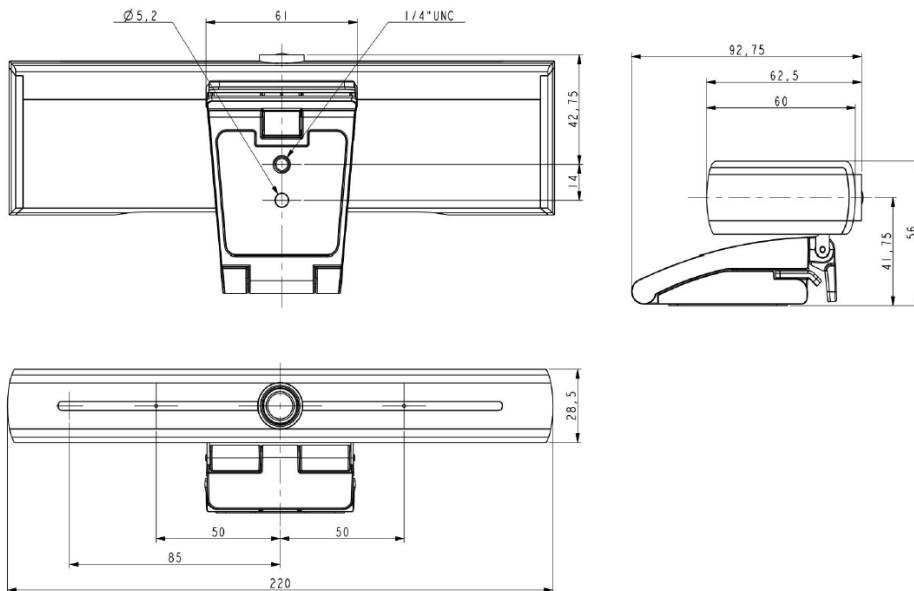

Dimension(mm)

Technical Specification

Model No.	UHV-300-U3
Camera Parameter	
Image Sensor	1/2.5" inch High Quality 4K CMOS sensor
Effective Pixels	8.28MP 16:9
Video Format	HDMI Video Output Format: 1080p30/25/29.97; 1080i60/50/59.94; 720p30/25/29.97 USB 3.0 Video Output Format: up to 3840x2160p30
Digital Zoom	3X

View Angle	93.5°/83°/53.1°
Min.Illumination	0.5Lux(F1.8, AGC ON)
Lens	3.5mm
Aperture	2.0+5%
DNR	2D & 3D DNR
White Balance	Auto/Manual/One Push/3000K/3500K/4000K/4500K/5000K/5500K/6000K/6500K/7000K
Focus	Auto/Manual/One Push
Exposure	Auto/Manual
Backlight contrast	ON / OFF
SNR	Above 50dB
Input/Output Interface	
Video Interfaces	USB3.0, HDMI, LAN(POE)
Video Compression Format	MJPEG, H.264,H.265
Audio Input Interface	Built in high sensitive digital pickup
Other Parameter	
Input Voltage	DC5V
Input Current	1A (Max.)
Power Consumption	5W (Max.)
Store Temperature, Humidity	- 10°C - +60°C, 20% - 95%
Working Temperature, Humidity	-10°C - +50°C, 20% - 80%
Dimension(WxHxD)	220mm x 92.75mm x 56mm
Application	Indoor