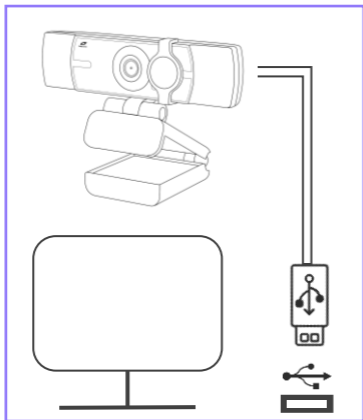

Connection

1. Connect your computer to the webcam via the included USB2.0 (Type-A) cable (1.5m).

2. Plug and play, no need to install any driver, supports the standard UVC protocol.
3. The LED will light up when the app is using the webcam.