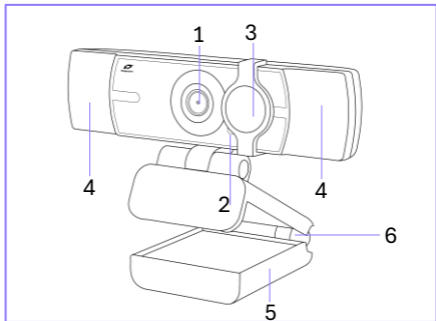

Explanation

1. High quality glass lens	2. LED light
3. Privacy lens cover	4. Microphones
5. Clip mount	6. Spindle
7. USB2.0 (Type-A) port