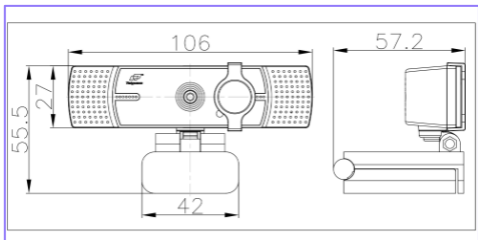

Size & Weight

Webcam Size: 106mm × 57.2mm × 55.5mm

Package Size: 144 × 103.5mm × 50mm

Webcam size

Net Weight: 150g