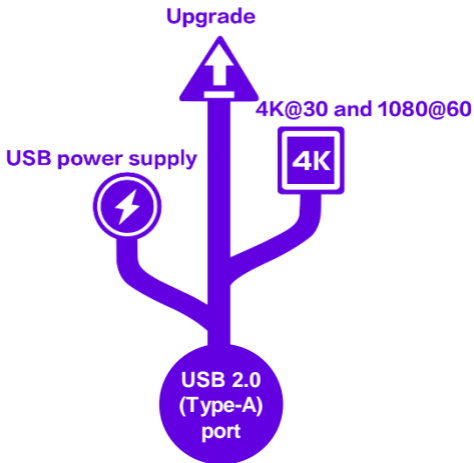

USB2.0 (Type-A) Port

A USB2.0 (Type-A) cable provides video output, camera control, power supply, and program upgrade.